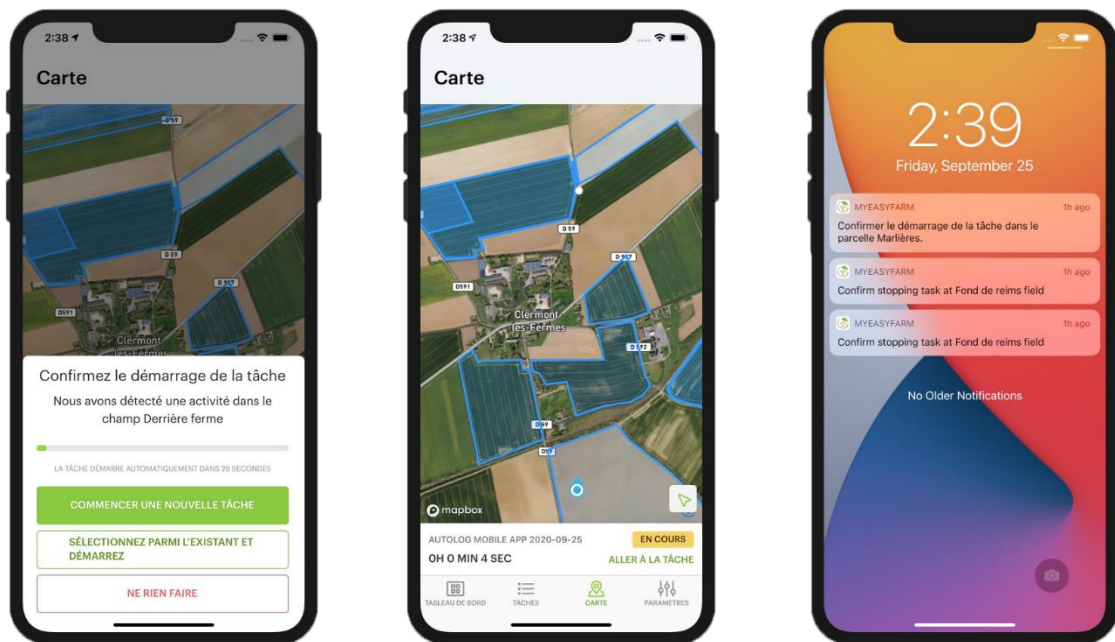

VillagebyCA Reims / Bezannes, 26 January 2021

MyEasyFarm announces DRIVER, the automatic traceability mobile app for farm machine operators

On the occasion of [SIMA Digital Press Day](#) on January 28, MyEasyFarm, the cloud platform for aggregating and exchanging data with agricultural equipment, is enriched by a mobile application for farmers or Contractors.

The DRIVER mobile app, available on iOS and Android, was originally designed to automatically record interventions in plots. The driver records the equipment he uses in the morning, among the list of farm equipment on the farm or Contractor. Then, thanks to geolocation, DRIVER automatically detects plot entries and exits and automatically records tasks on the phone. It is then possible to more accurately inform the interventions with other information such as the input and the quantities applied.

DRIVER allows for better work organization since it is directly linked to the MyEasyFarm account of the farm or Contractor:

- When a task is planned and assigned to an employee, this automatically appears on his phone and guides him to the plot,
- The manager can monitor in real time the progress of the work of each of its engine operators,
- the documentation is automatically recorded and traced back to the MyEasyFarm account of the operation

DRIVER is also a way to start in Precision Agriculture without investing in a new tractor display. Indeed, DRIVER displays the input modulation map and the amount of inputs to be applied with an accuracy of 5 to 15 meters. This allows the driver to manually modulate and apply "the right dose in the right place" for a 10-20% gain on input quantities.